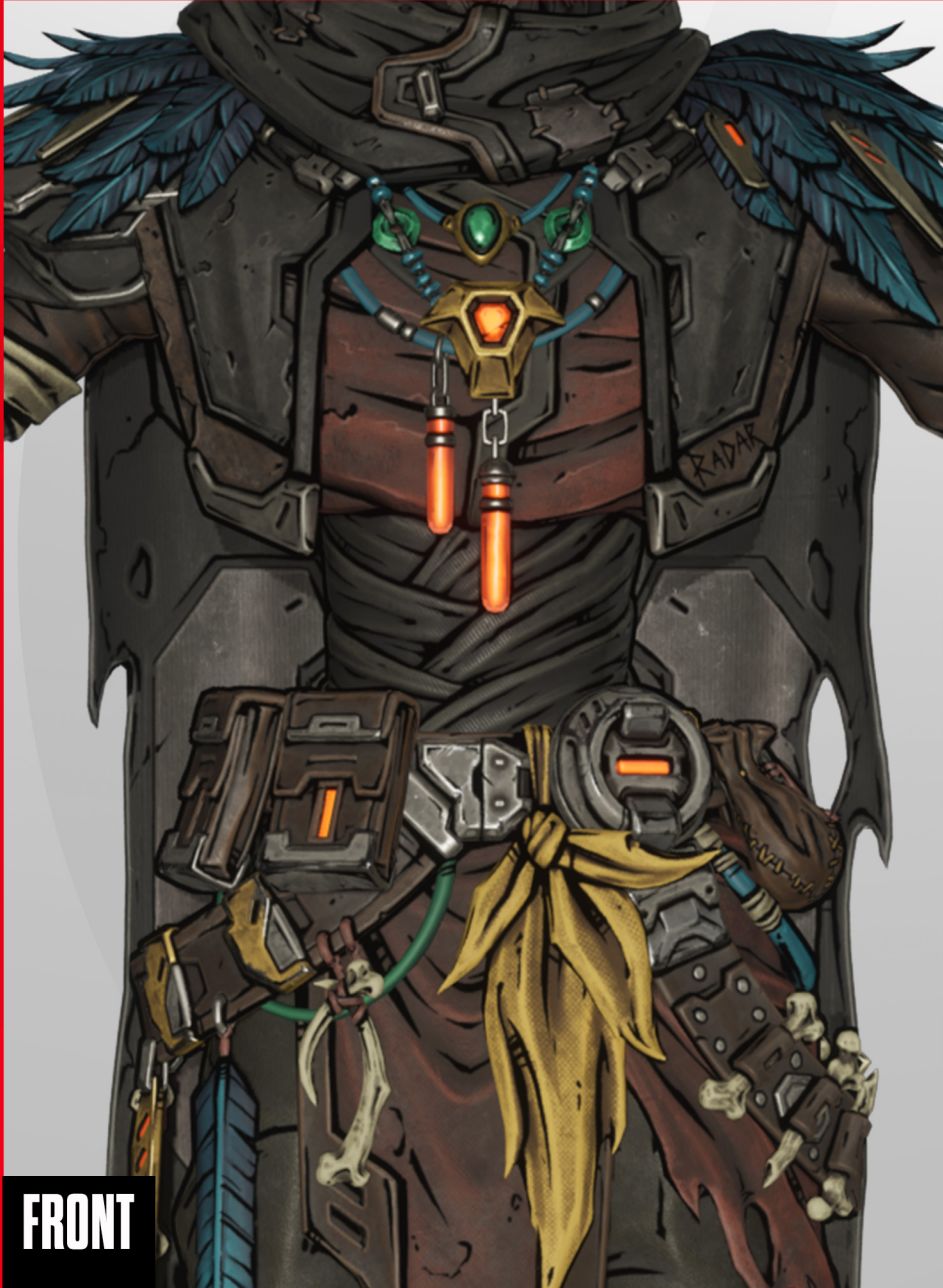

RIGHT

ARM DETAILS

LEFT

TORSO DETAILS

FRONT

BACK

SHOE DETAILS

OTHER DETAILS

HAT

JACKET

JEWELRY

BELT

CARD HOLSTER

BASE COLORS & TEXTURES

SCARF, CLOAK, SHIRT, SCAPULAR

HEX #272826