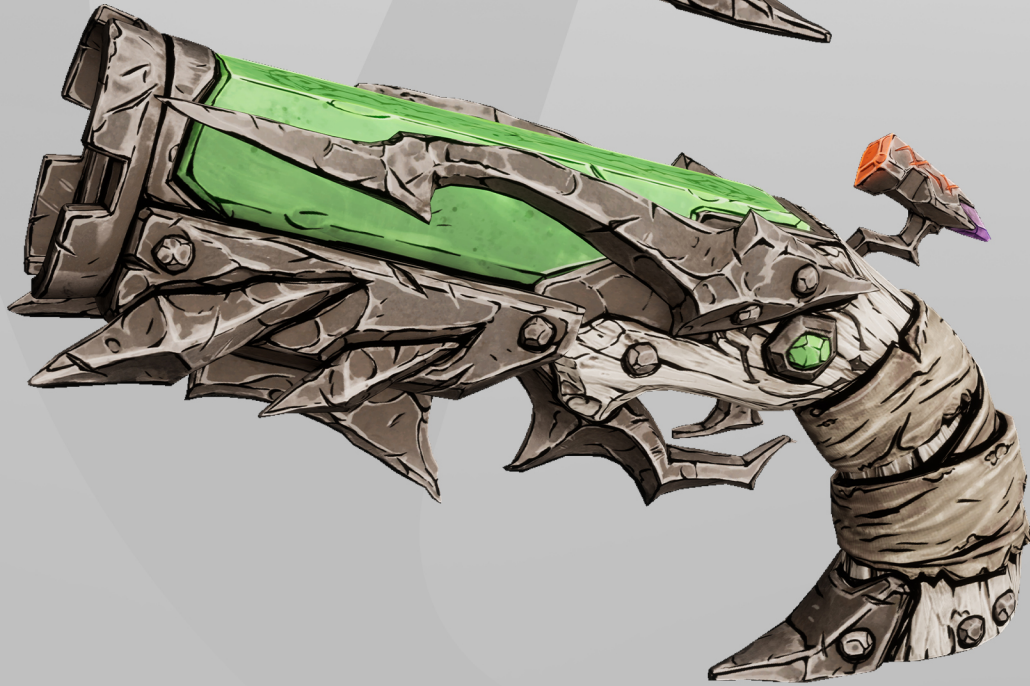

WEAPON

DUAL SHOTGUNS