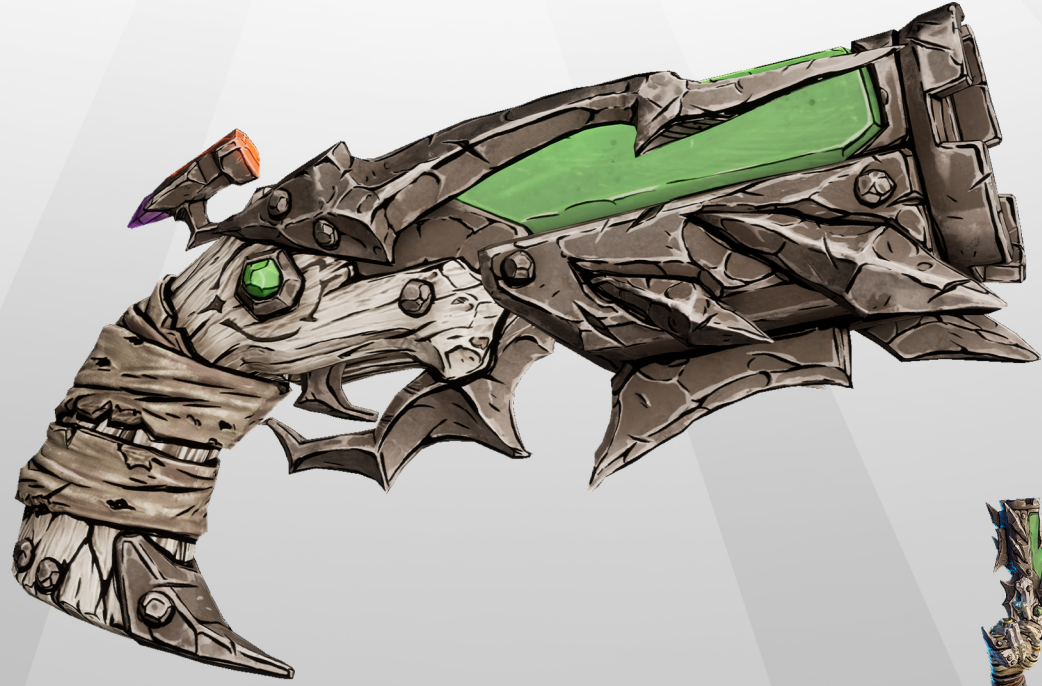

WEAPON

DUAL SHOTGUNS